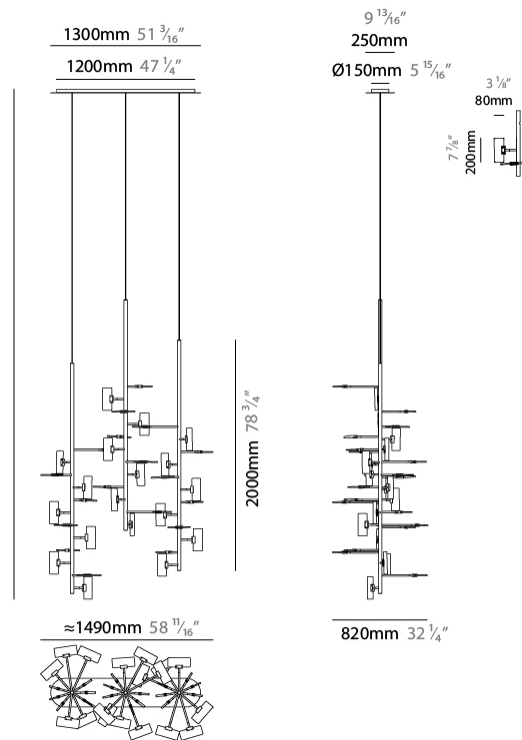

PROJECT	
TYPE	
SPECIFIER	
QUANTITY	
DATE	

TREE SUSPENSION

D181000-

base number	Color	Finish	Finish
	Temperature	Options	Options

1. To build a product code in our configurator select the specify button on the base model # product page
2. To build a manual product code on this datasheet choose from the options listed below in blue font and add the suffix to the base model #

GENERAL

Series: Tree
Partner: Artigja
Division: Design
Installation: Suspension
Product Type: Chandelier
Mounting Location: Ceiling
Light Distribution: Direct / Indirect

PHYSICAL

Shape: Abstract
Length (mm): 1500
Length (in): 59 1/16
Width (mm): 800
Width (in): 31 1/2
Height (mm): 2000
Height (in): 78 3/4
Diffuser: Glass - Clear / Amber / Smoke Gray
Fixture Finish: BBS / BUB / ABR / DRB / DUB / AGD / LBB / DBZ / BBN / PCH / PGO / PBN / WHI / BLK
Accent Finish: CLR / AMB / SMG
Fixture Material: Glass / Metal
Primary Material: Glass

ELECTRICAL

Lamp Type: LED
Lamp Shape: B10
Input Wattage (W): 151.2
Dimming: Dali Dimming / Phase Dimming
Driver Included: Yes
Driver Location: Integrated
Driver Class: Class 2
Input Voltage (V): 120
Output Voltage (V): 12
Upon Request: 0-10V Dimming

LED

Number of LEDs: 36
Color Temperature (°K): 2700 / 3000 / 4000
Nominal Lumen (lm): 36900 / 37200 / 41040
Lamp Life (hrs): 50000

OPTICAL

RATINGS AND CERTIFICATIONS

Certified By: Certified for North American Standards
IP rating: IP20