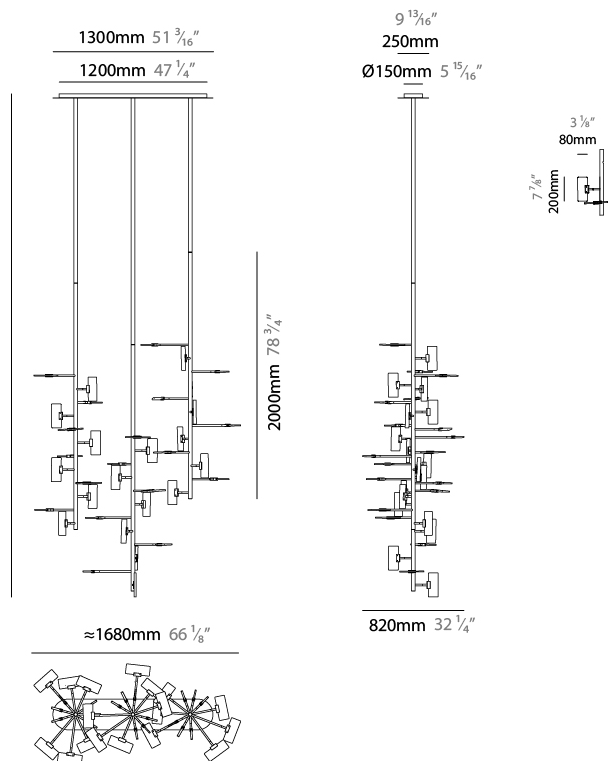

PROJECT	
TYPE	
SPECIFIER	
QUANTITY	
DATE	

TREE SUSPENSION

D182001-

base number	Color	Finish	Finish
	Temperature	Options	Options

1. To build a product code in our configurator select the specify button on the base model # product page
2. To build a manual product code on this datasheet choose from the options listed below in blue font and add the suffix to the base model #

GENERAL

Series: Tree
Partner: Artigja
Division: Design
Installation: Suspension
Product Type: Chandelier
Mounting Location: Ceiling
Light Distribution: Direct / Indirect

PHYSICAL

Shape: Abstract
Length (mm): 1600
Length (in): 63
Width (mm): 800
Width (in): 31 1/2
Height (mm): 3000
Height (in): 118 1/8
Diffuser: Glass - Clear / Amber / Smoke Gray
Fixture Finish: BBS / BUB / ABR / DRB / DUB / AGD / LBB / DBZ / BBN / PCH / PGO / PBN / WHI / BLK
Accent Finish: CLR / AMB / SMG
Fixture Material: Glass / Metal
Primary Material: Glass

ELECTRICAL

Lamp Type: LED
Input Wattage (W): 151.2
Dimming: Dali Dimming / Phase Dimming
Driver Included: Yes
Driver Location: Integrated
Driver Class: Class 2
Input Voltage (V): 120
Output Voltage (V): 12
Upon Request: 0-10V Dimming

LED

Number of LEDs: 60
Color Temperature (°K): 2700 / 3000 / 4000
Nominal Lumen (lm): 36900 / 37200 / 41040
Lamp Life (hrs): 50000

OPTICAL

RATINGS AND CERTIFICATIONS

Certified By: Certified for North American Standards
IP rating: IP20